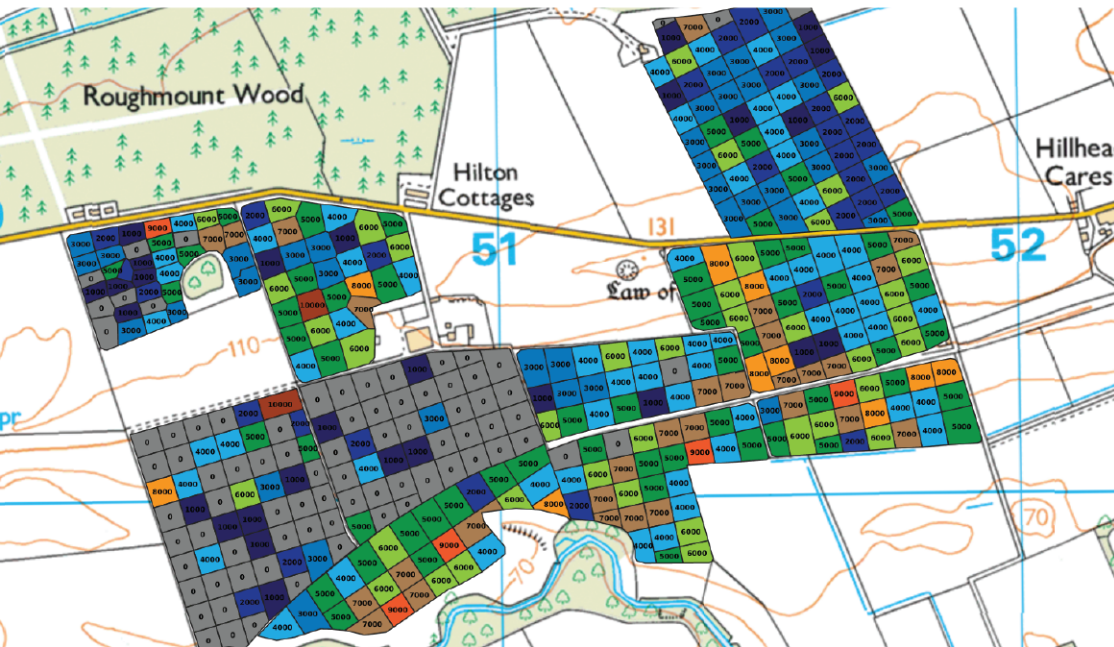

VRA Lime, P and K
Targeting crop inputs to soil indexes
maximises the benefits from your
fertiliser and lime costs.

Variable Rate Application (VRA) of fertilisers and lime targets inputs more effectively, avoiding unnecessary cost while improving soil health, crop performance and yield.

Improve and maximise your agricultural efficiency.

Making your life easier and more profitable by farming smarter.

'Variable application of lime and fertilisers helps me manage costs and soil health which benefits crops and my wallet.'

BENEFITS

The benefits you can expect from using VRA Lime, P and K:

- Reduces input costs by applying the right amount of lime and fertiliser
- Tailors lime application to soil pH levels for optimal nutrient uptake
- Improves crop quality and yield by optimising nutrient availability
- Supports precision farming practices for efficient use of resources
- Enables better compliance with regulations and nutrient management plans
- Improves sustainability by reducing environmental impact
- Uses RB209 best industry practice guidelines