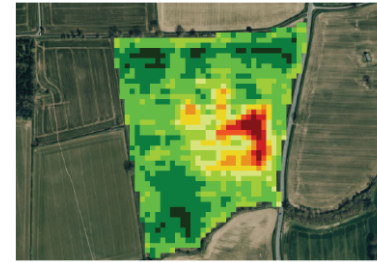

BENEFITS

The benefits you can expect from satellite imagery:

- Improves crop profitability, yield and quality, through targeted application of inputs
- Identifies crop stress, nutrient deficiencies, and waterlogging for timely intervention
- Enables early detection of pest and disease outbreaks for easier management
- Supports precision farming practices for efficient use of inputs and machinery
- Enhances sustainability by reducing environmental impact and improving soil health